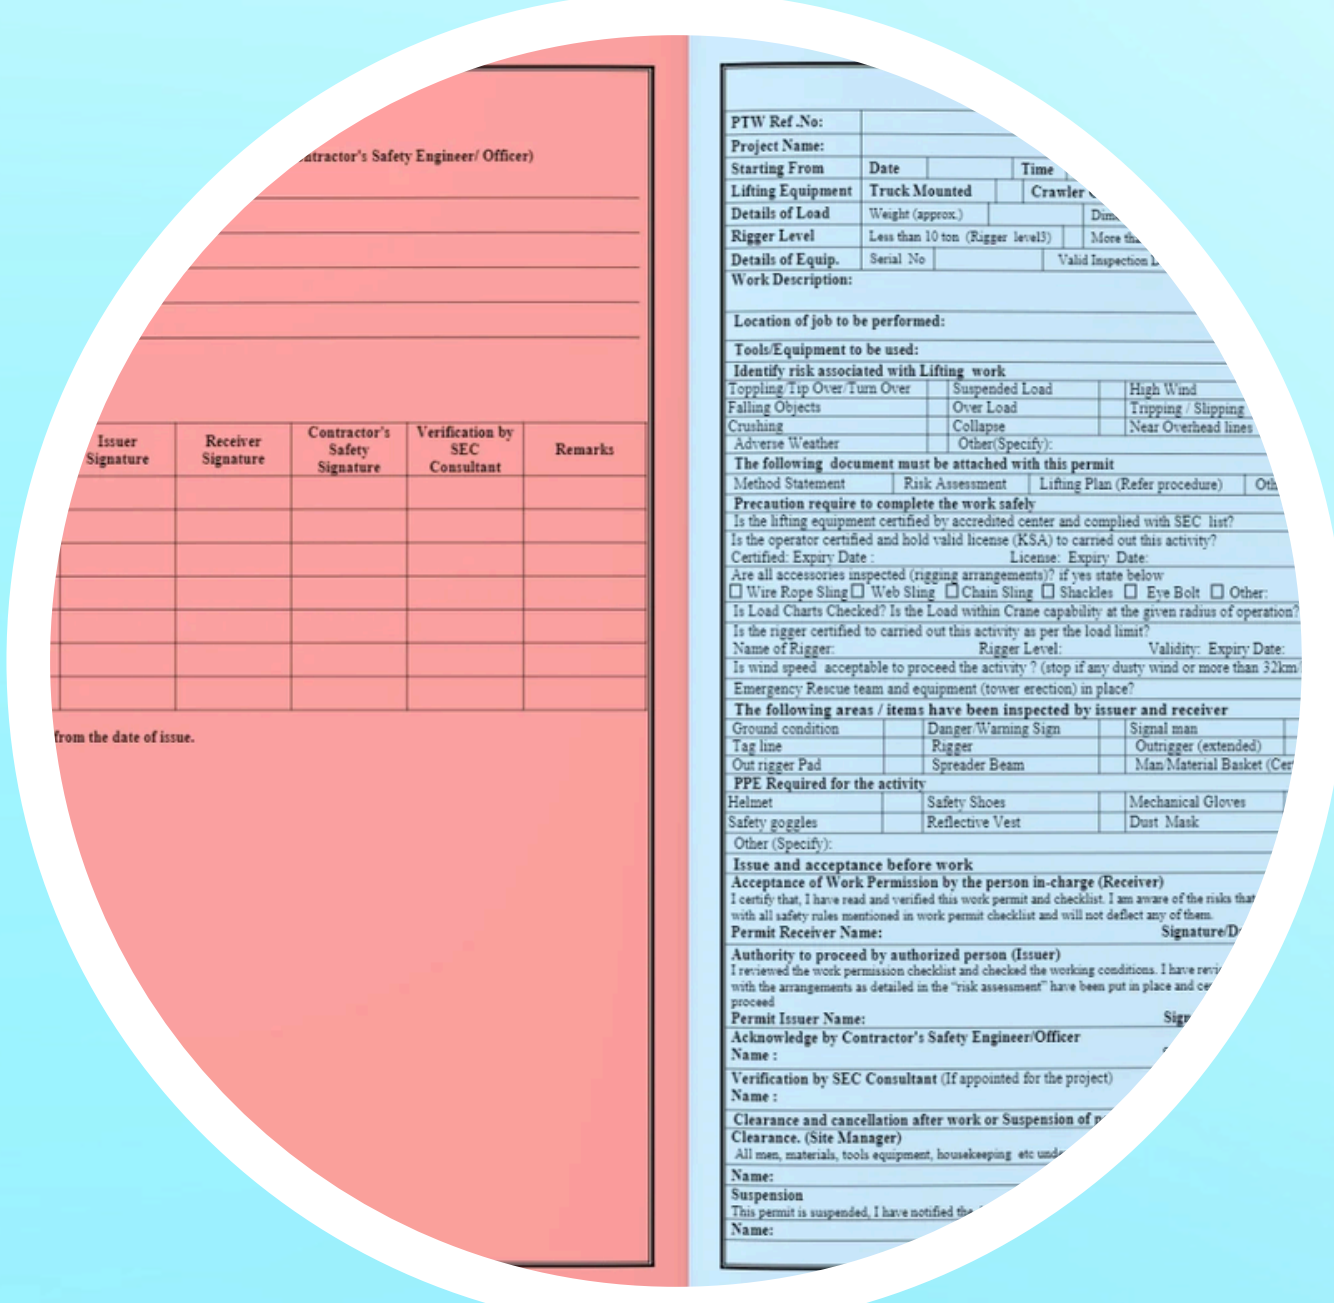

WORK PERMIT SYSTEM

Revolutionising Industrial and Plant Machinery ISOLATION System for Increased Safety & Operation Efficiency

OUR FEATURE

- Smooth Work Permit
- Scan QR from Field
- Improved Communication
- Interactive Dashboard