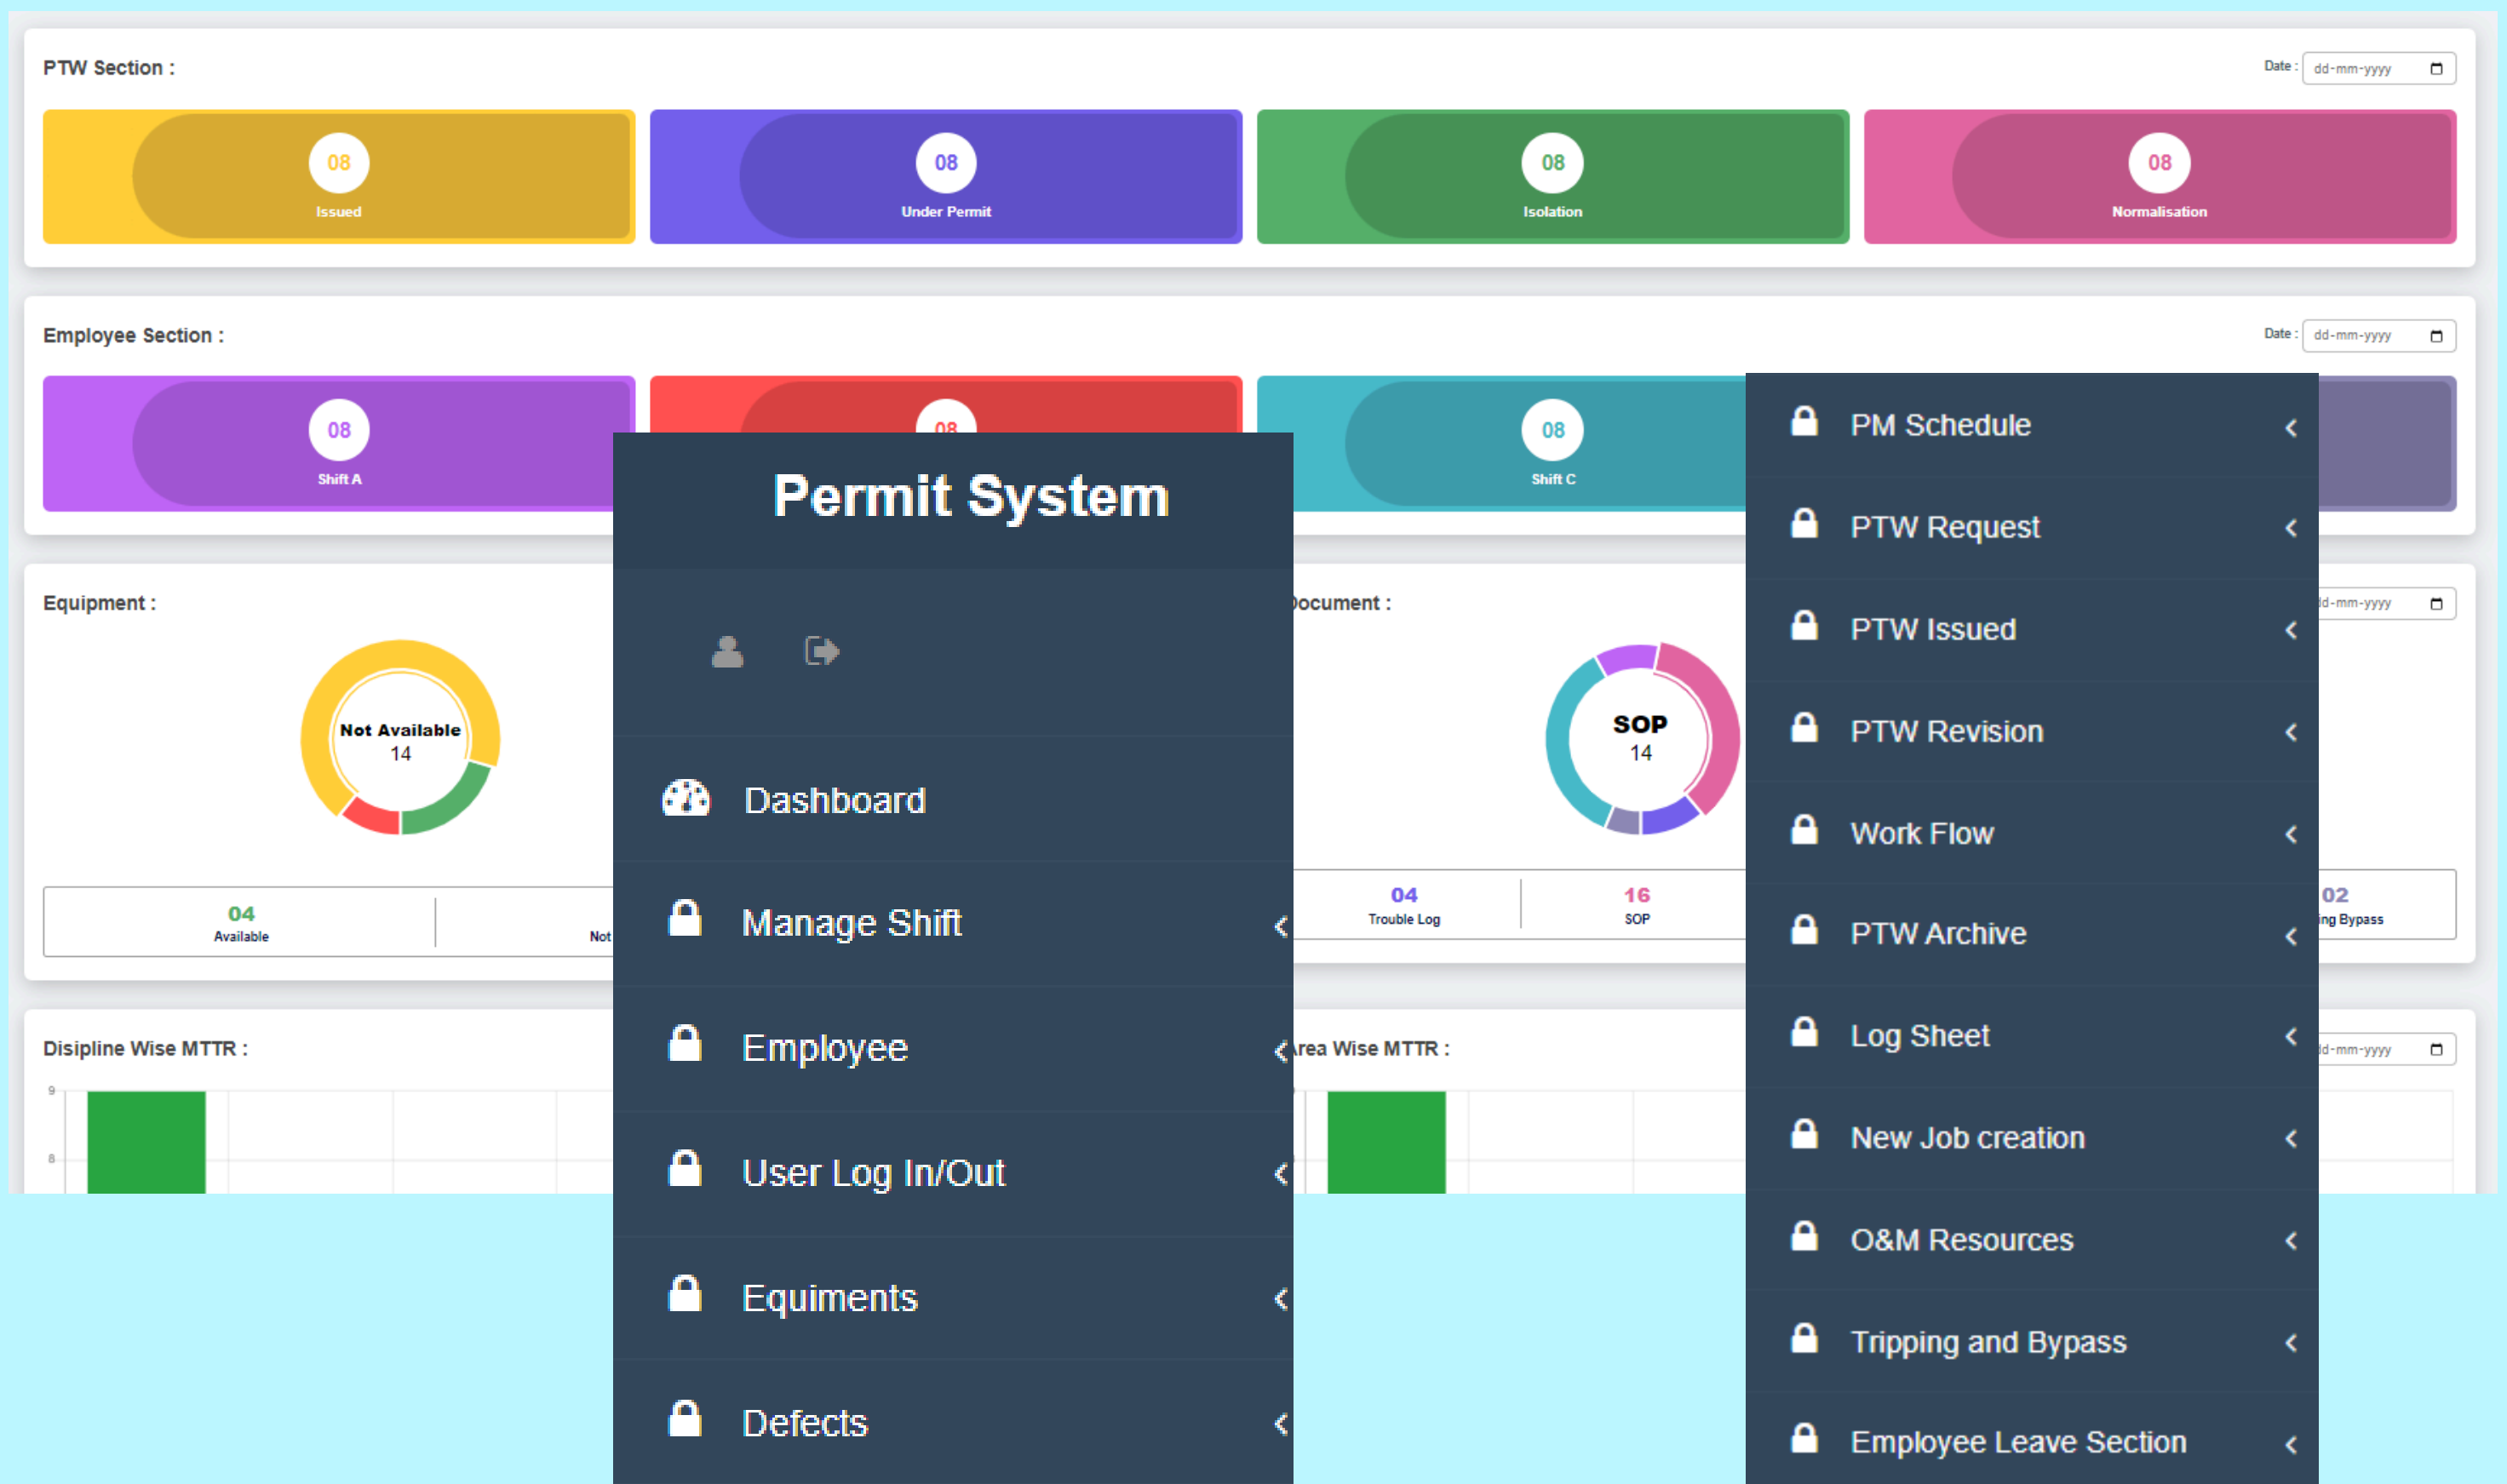

WORK PERMIT SYSTEM

Revolutionising Industrial and Plant Machinery ISOLATION System for Increased Safety & Operation Efficiency

OUR FEATURE

- Smooth Work Permit
- Scan QR from Field
- Improved Communication
- Interactive Dashboard

Phone
+91 9614 323 078

Website
codingobjects.in

Mani Casadona East,
Newtown, KOLKATA

Manage with Convenience

Smooth Work Permit Flow

Employees can generate Work Permit for Equipment Isolation and concerned In-Charge Issues Permit to Work. Work Permit closing procedures follows convenient Normalisation.

Scan QR Code from Field

Field Engineer confirms Equipment Isolation & Normalisation from Field by scanning equipment specific personalised QR Code for better reliability on Safe In.

Improved Communication

Safe In has been designed by Industry Experts for convenient communicating interface for better Operational efficiency.

Interactive DASHBOARD

Dashboard showing insights on Equipment and Work Permits, & Archives. Robust system to manage O&M Resources for better & convenient Management.